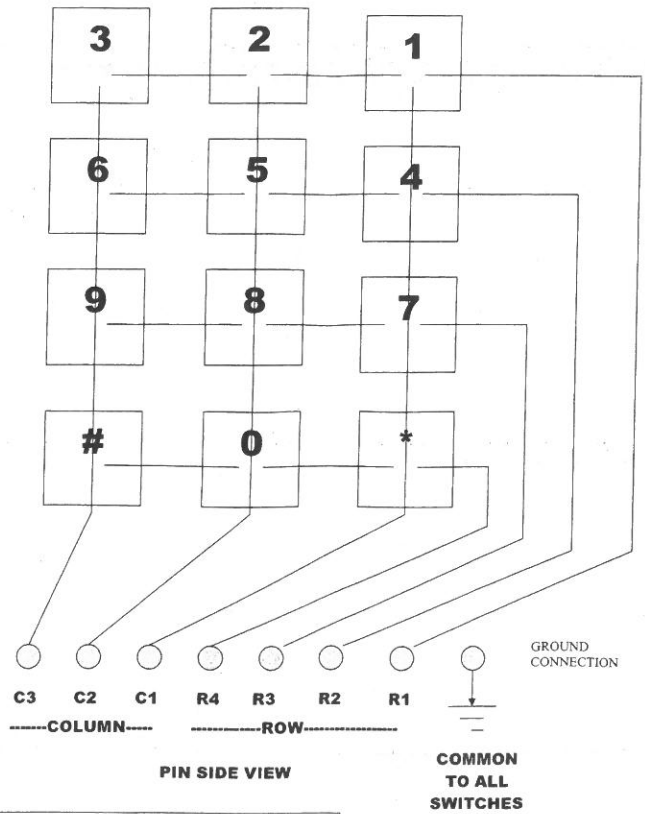

ABRA TEL-KEY PIN OUT

NB: Each key push results in one C and one R grounded output.