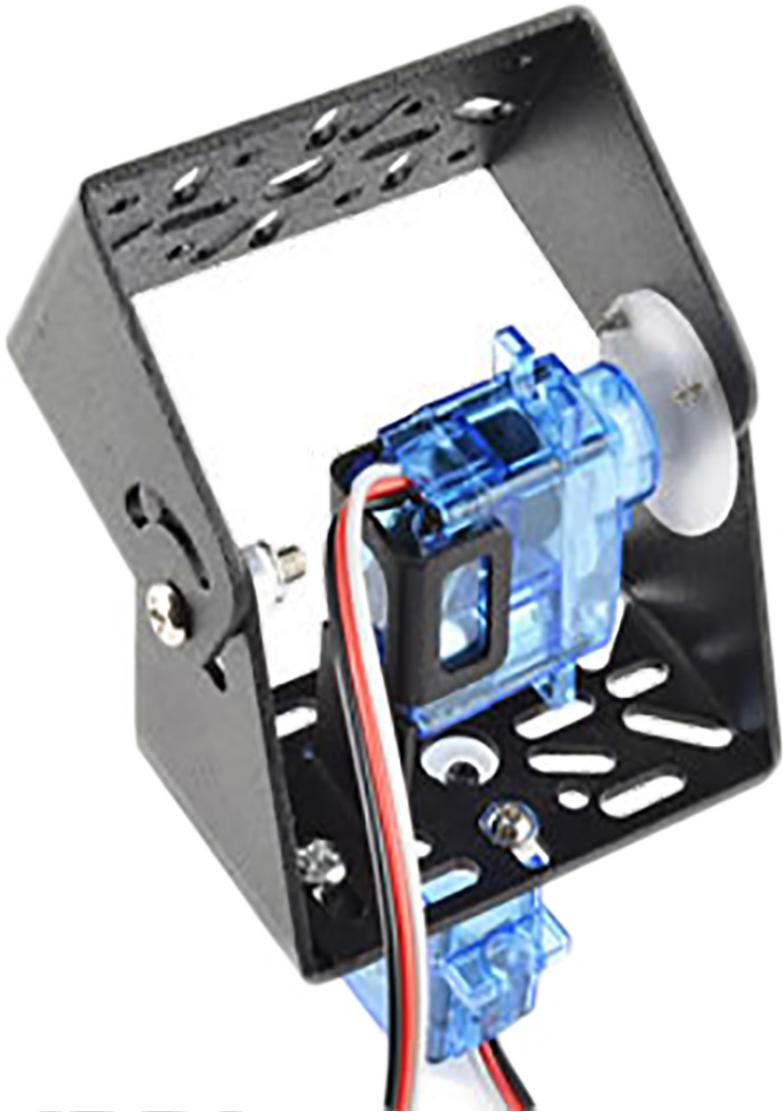

Mini Pan & Tilt Kit With 2 Servos

1

2

3

Self-tapping screw pan head 2.0*6

4

Screw
M3*8

M3 Nylon nut

M3 Flat washer *2

Self-tapping screw
pan head 2.3*10