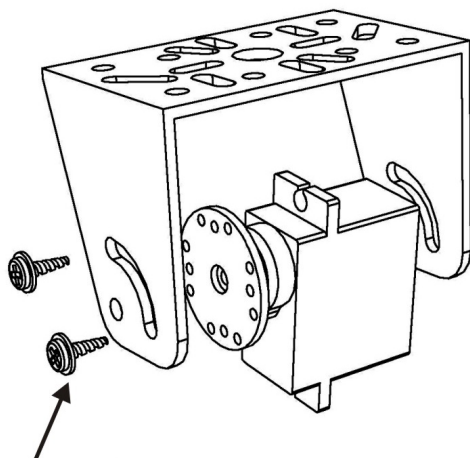

Mini Pan & Tilt Kit With 2 Servos

1

2

3

Self-tapping screw pan head 2.0*6

4

Screw
M3*8

M3 Nylon nut

M3 Flat washer *2

Self-tapping screw
pan head 2.3*10