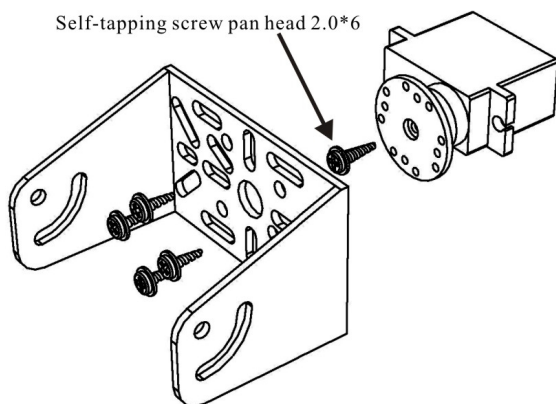

Mini Pan & Tilt Kit With 2 Servos

1

2

3

Self-tapping screw pan head 2.0*6

4

Screw
M3*8

M3 Nylon nut

M3 Flat washer *2

Self-tapping screw
pan head 2.3*10