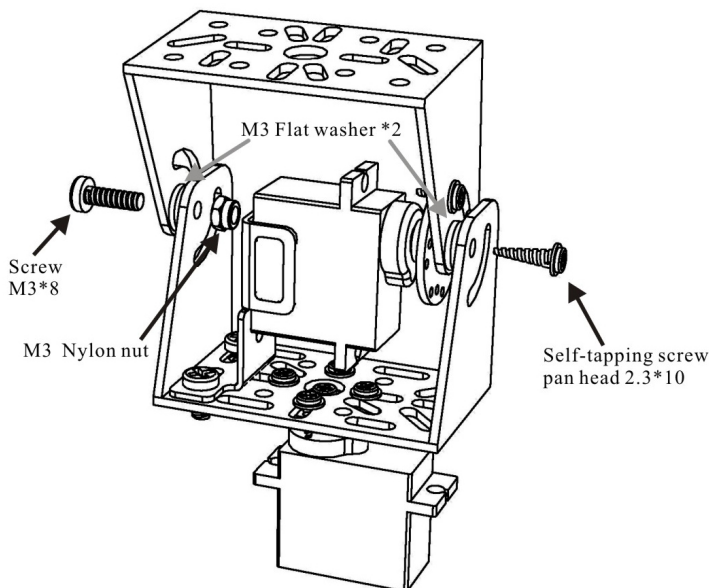

Mini Pan & Tilt Kit With 2 Servos

1

2

3

Self-tapping screw pan head 2.0*6

4

Screw
M3*8

M3 Nylon nut

M3 Flat washer *2

Self-tapping screw
pan head 2.3*10