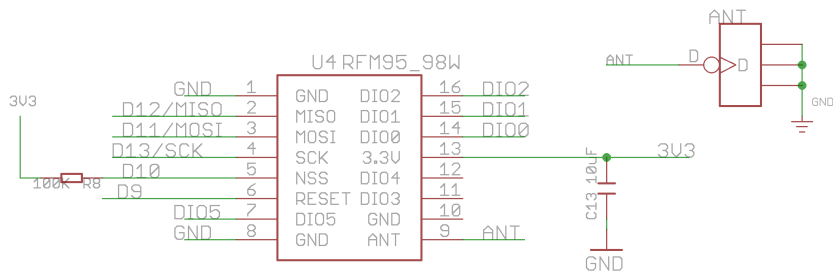

USB TO SERIAL CONVERTER

RFM95T-915S2:915MHz  
RFM96T-433S2:433Mhz