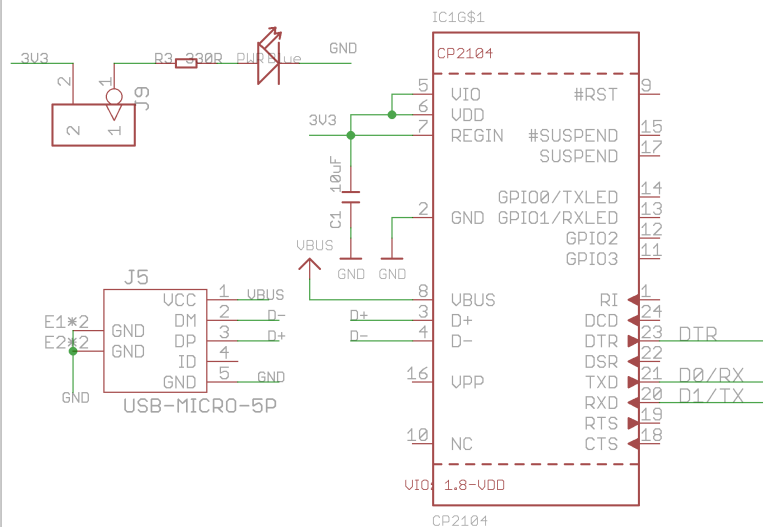

USB TO SERIAL CONVERTER

RFM95T-915S2:915MHz  
RFM96T-433S2:433Mhz