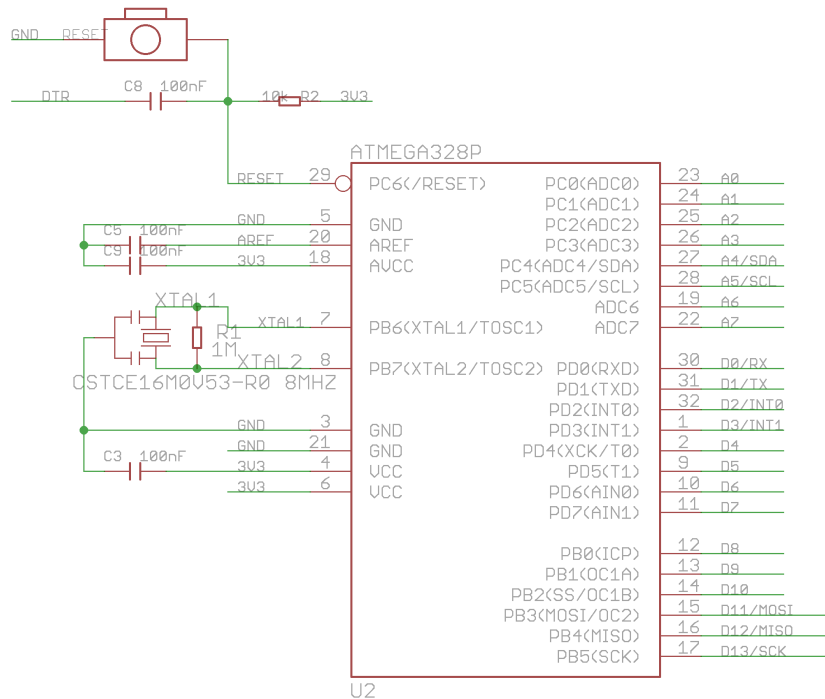

USB TO SERIAL CONVERTER

RFM95T-915S2:915MHz  
RFM96T-433S2:433Mhz